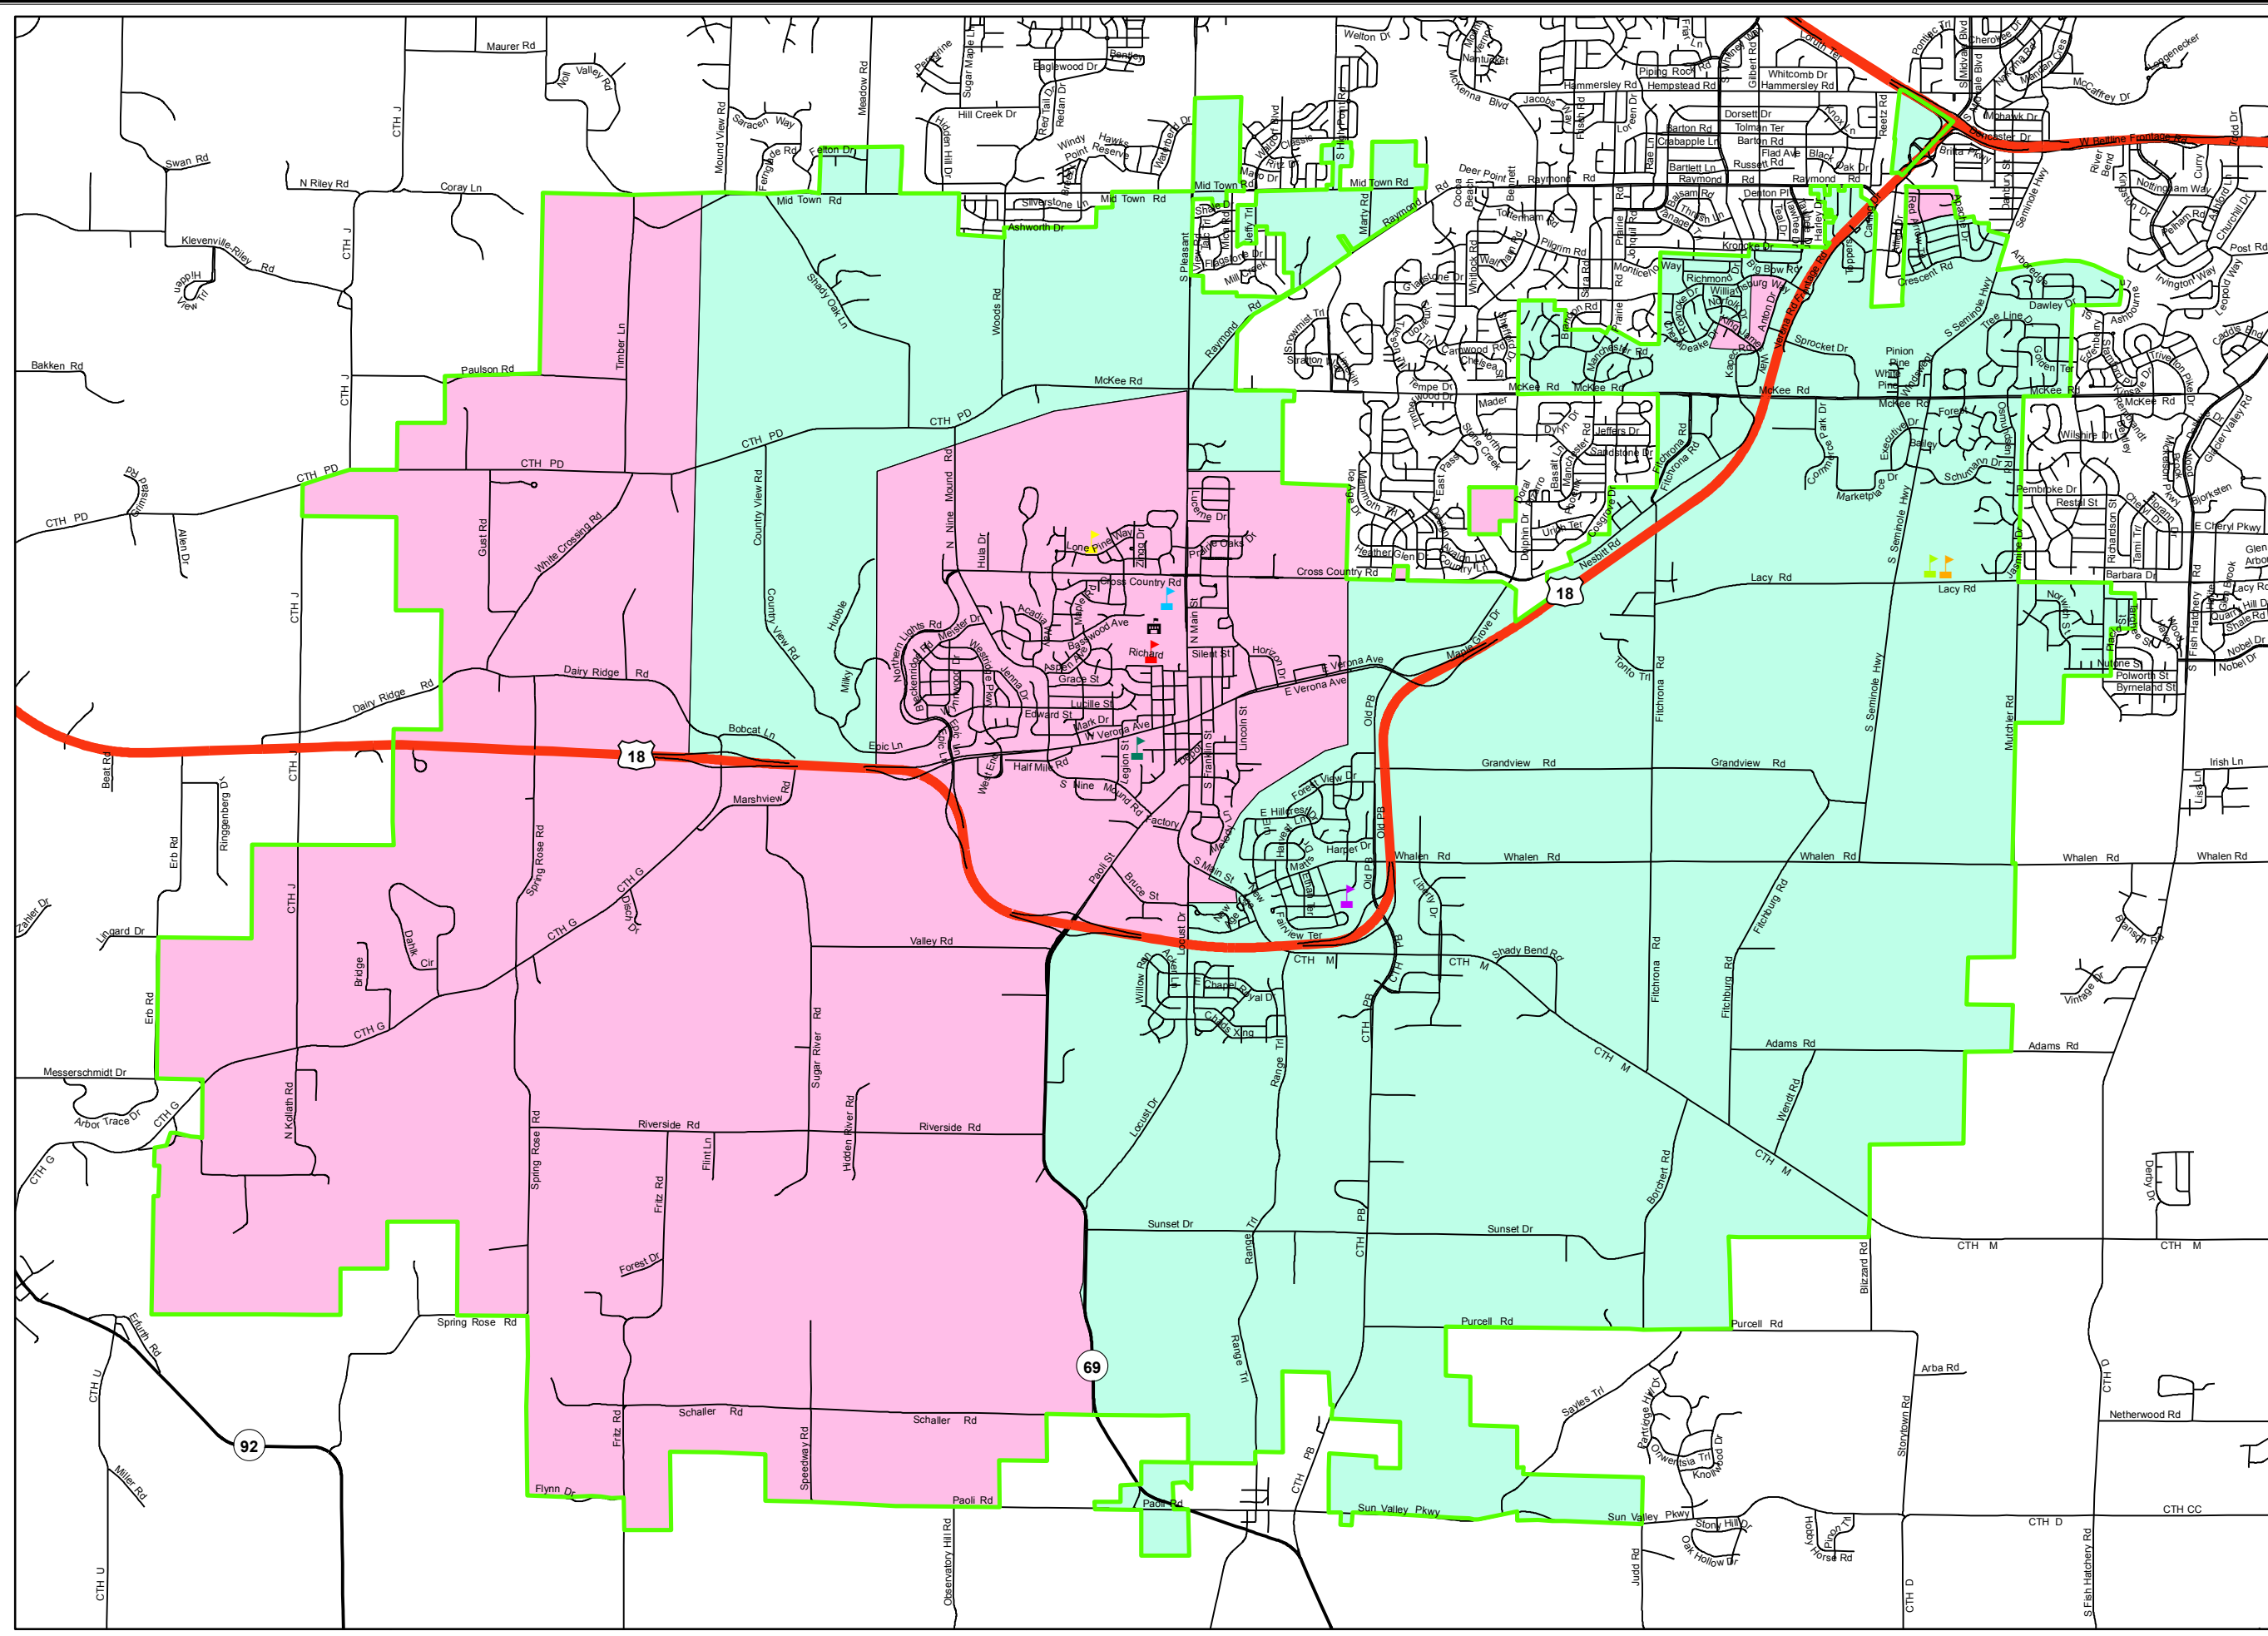

**Legend**

**Schools**

**Building**

-  Verona Area High School
-  Savanna Oaks Middle School
-  Badger Ridge Middle School/Core Knowledge Charter School
-  Glacier Edge Elementary School
-  Country View Elementary School
-  Stoner Prairie Elementary/Verona Area International School
-  Sugar Creek Elementary School/New Century Charter School
-  District Office
-  School District Boundary
-  Badger Ridge Middle School
-  Savannah Oaks Middle School

1 in = 1 mile

  
[www.ramaker.com](http://www.ramaker.com)
  
 855 Community Drive
   
 Sauk City, WI 53583
   
 July 12, 2016